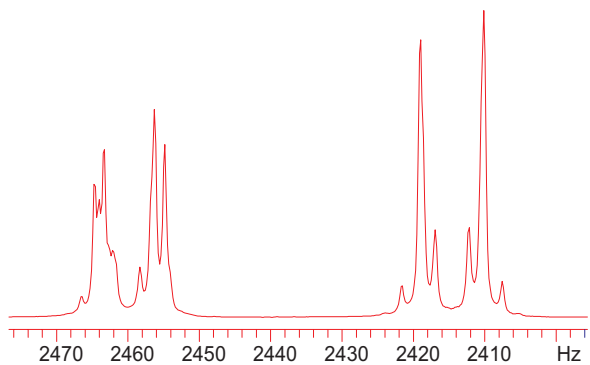

Unknown F01 (F: A-01)
Athena Automation 300 MHz
1H spectrum
cgfry - acquired 20 Nov 2002

both expansions
at 10 Hz/cm