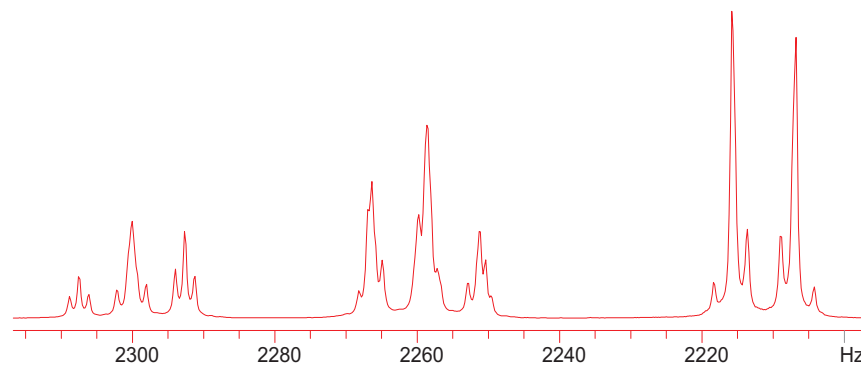

Unknown F01 (F: A-01)
Athena Automation 300 MHz
1H spectrum
cgfry - acquired 20 Nov 2002

both expansions
at 10 Hz/cm