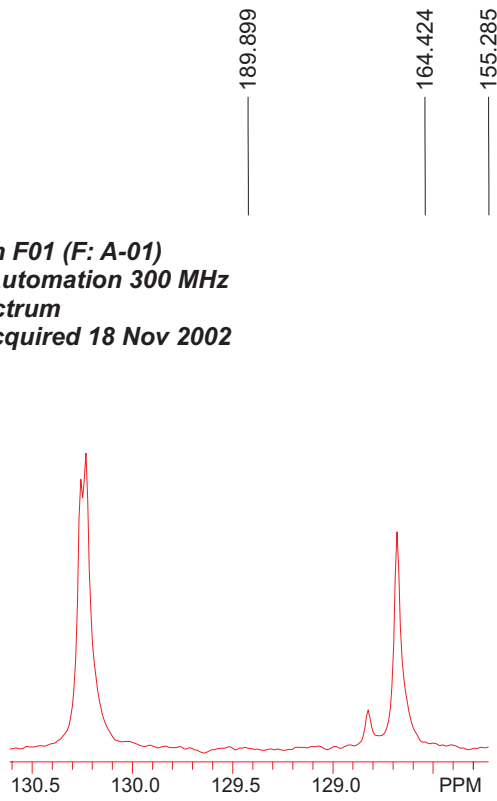

Unknown F01 (F: A-01)
Athena Automation 300 MHz
13C Spectrum
cgfry - acquired 18 Nov 2002

- 133.997
- 131.756
- 130.253
- 130.229
- 128.822
- 128.680
- 122.281

- 77.425
- 77.000
- 76.567

- 45.788