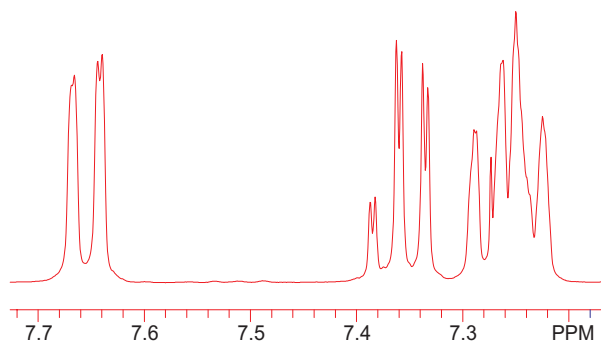

Unknown Sample C03 (C:A-03)  
Athena Automation 300 MHz  
2 Dec 2003 cgfry

all expansions  
20 Hz/cm