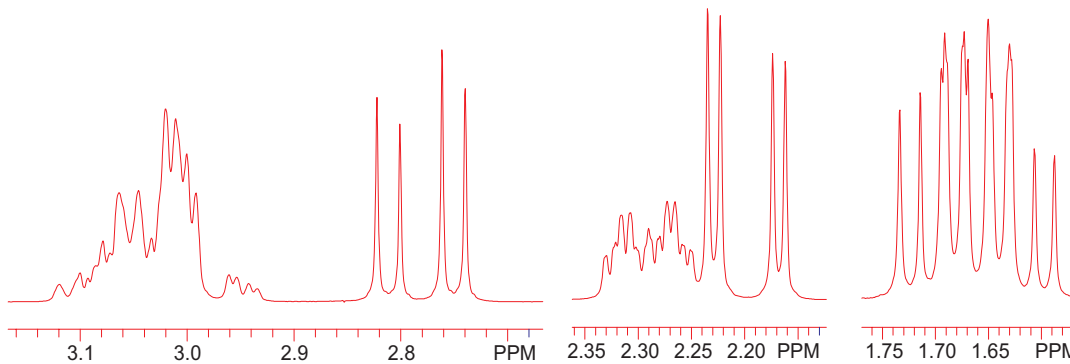

Unknown Sample C03 (C:A-03)  
Athena Automation 300 MHz  
2 Dec 2003 cgfry

all expansions  
20 Hz/cm